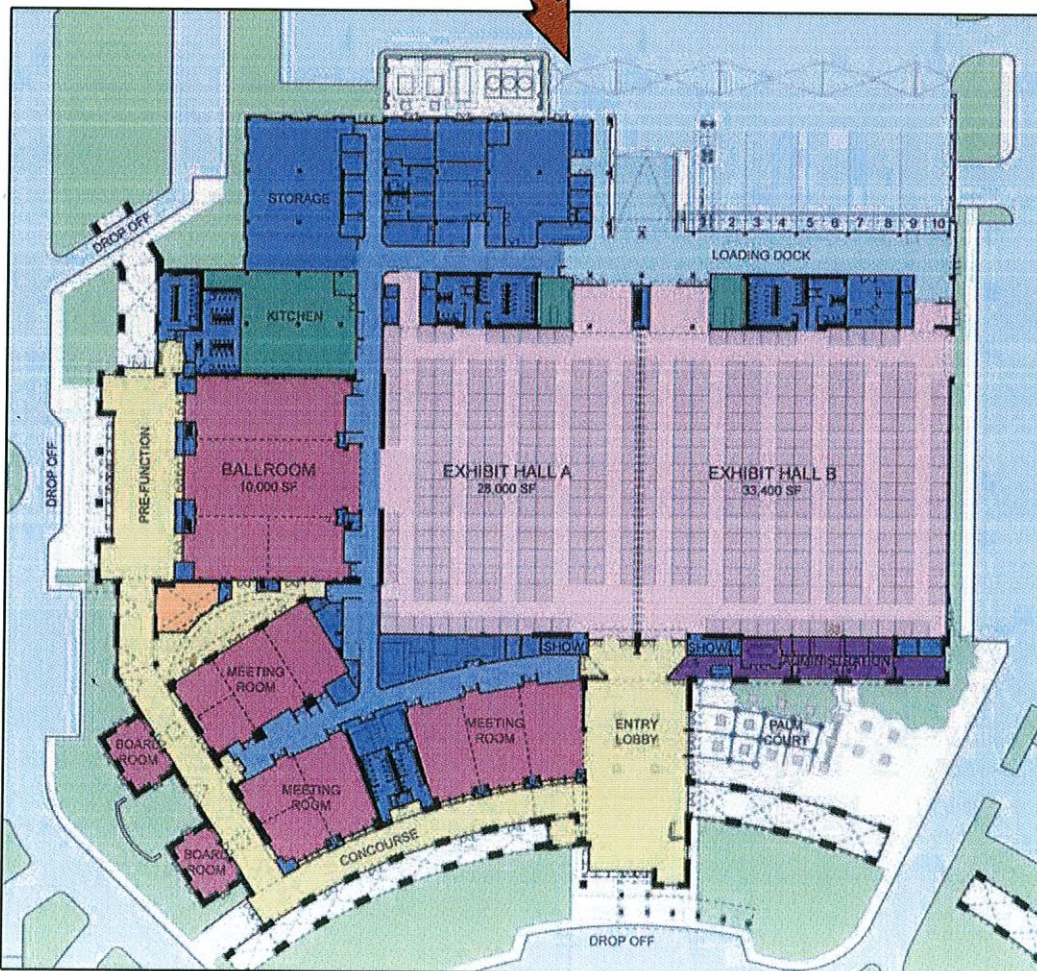

McAllen
CONVENTION CENTER

enrich your senses.™

EXHIBITOR MOVE-IN & MOVE-OUT

- All equipment and materials **MUST** be brought in through our north side Loading Dock.
- No one will be allowed in through the front door during move-in day.
- All exhibitors must park on the north side of the building, behind the loading dock, and enter through the employee gate on north side.

Exhibitor Entrance

Exhibitor Parking Area

Loading Dock
ENTRANCE
(Drive up to
number panel on
left side and press
“push to call”
button for access.)